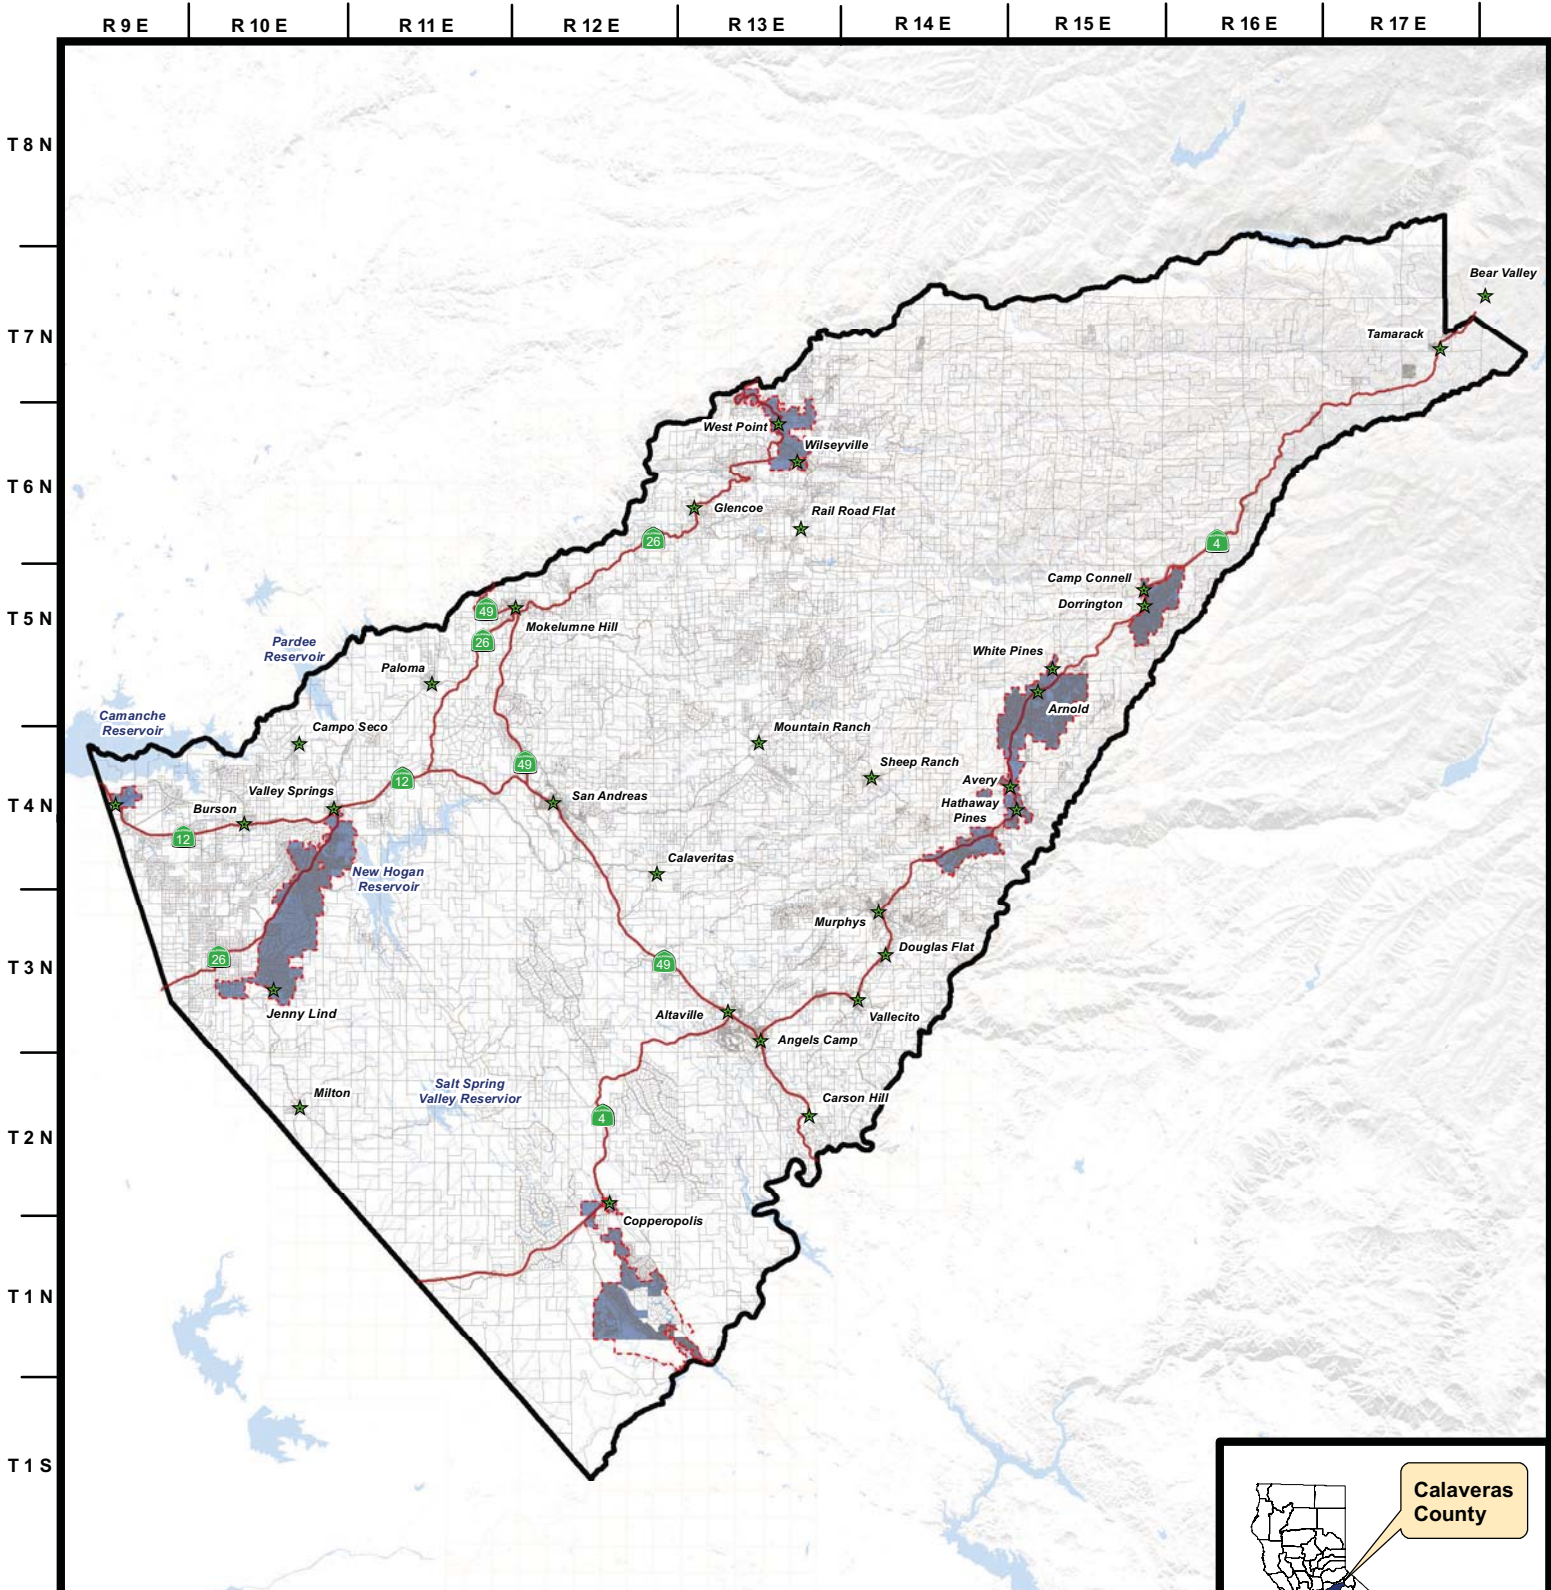

Calaveras Local Agency Formation Commission

Calaveras County Water District Water Service Areas

LEGEND	Highways	Towns	CCWD Water Service Areas
	Parcels	Waterbodies	CCWD Water Service Areas Proposed SOI
	Roads		

Map Created 10/30/2016

Calaveras County Water District (Water Service Areas)

R 15 E

R 16 E

T 5 N

Camp Connell

Dorrington

Calaveras County

LEGEND

- Highways
- Parcels
- Towns
- CCWD Water Service Areas
- CCWD Water Service Areas Proposed SOI

Calaveras County Water District (Water Service Areas)

Calaveras County Water District (Water Service Areas)

R 12 E

R 13 E

T 2 N

T 1 N

Copperopolis

4

Calaveras County

LEGEND