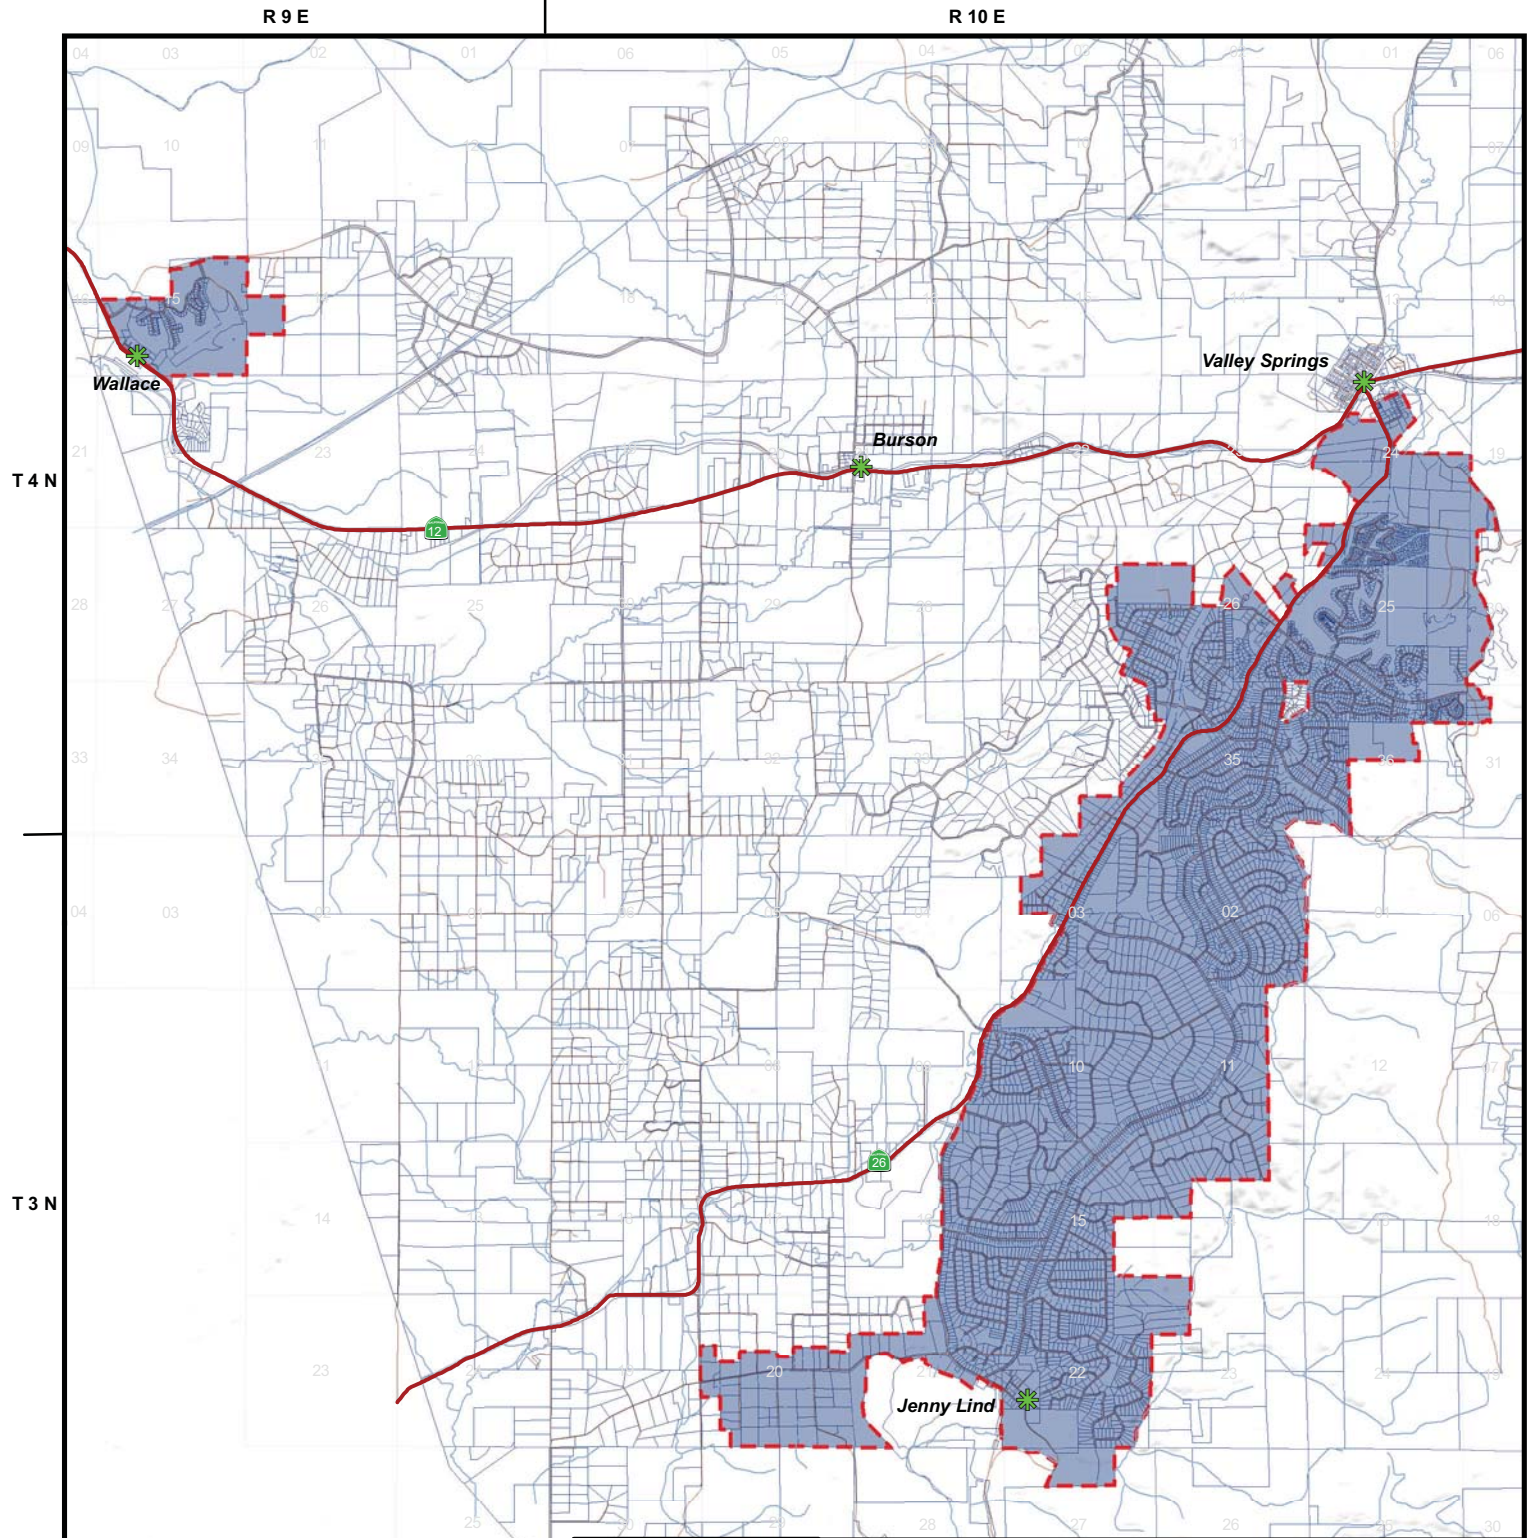

LEGEND

- Highways
- Parcels
- Towns
- CCWD Water Service Areas
- CCWD Water Service Areas Proposed SOI

Calaveras County Water District (Water Service Areas)

Calaveras County Water District (Water Service Areas)

R 12 E

R 13 E

T 2 N

T 1 N

Copperopolis

4

Calaveras County

LEGEND

-  Highways
-  Parcels
-  Towns
-  CCWD Water Service Areas
-  CCWD Water Service Areas Proposed SOI

Calaveras County Water District (Water Service Areas)

LEGEND

- Highways
- Parcels
- ★ Towns
- CCWD Water Service Areas
- CCWD Water Service Areas Proposed SOI