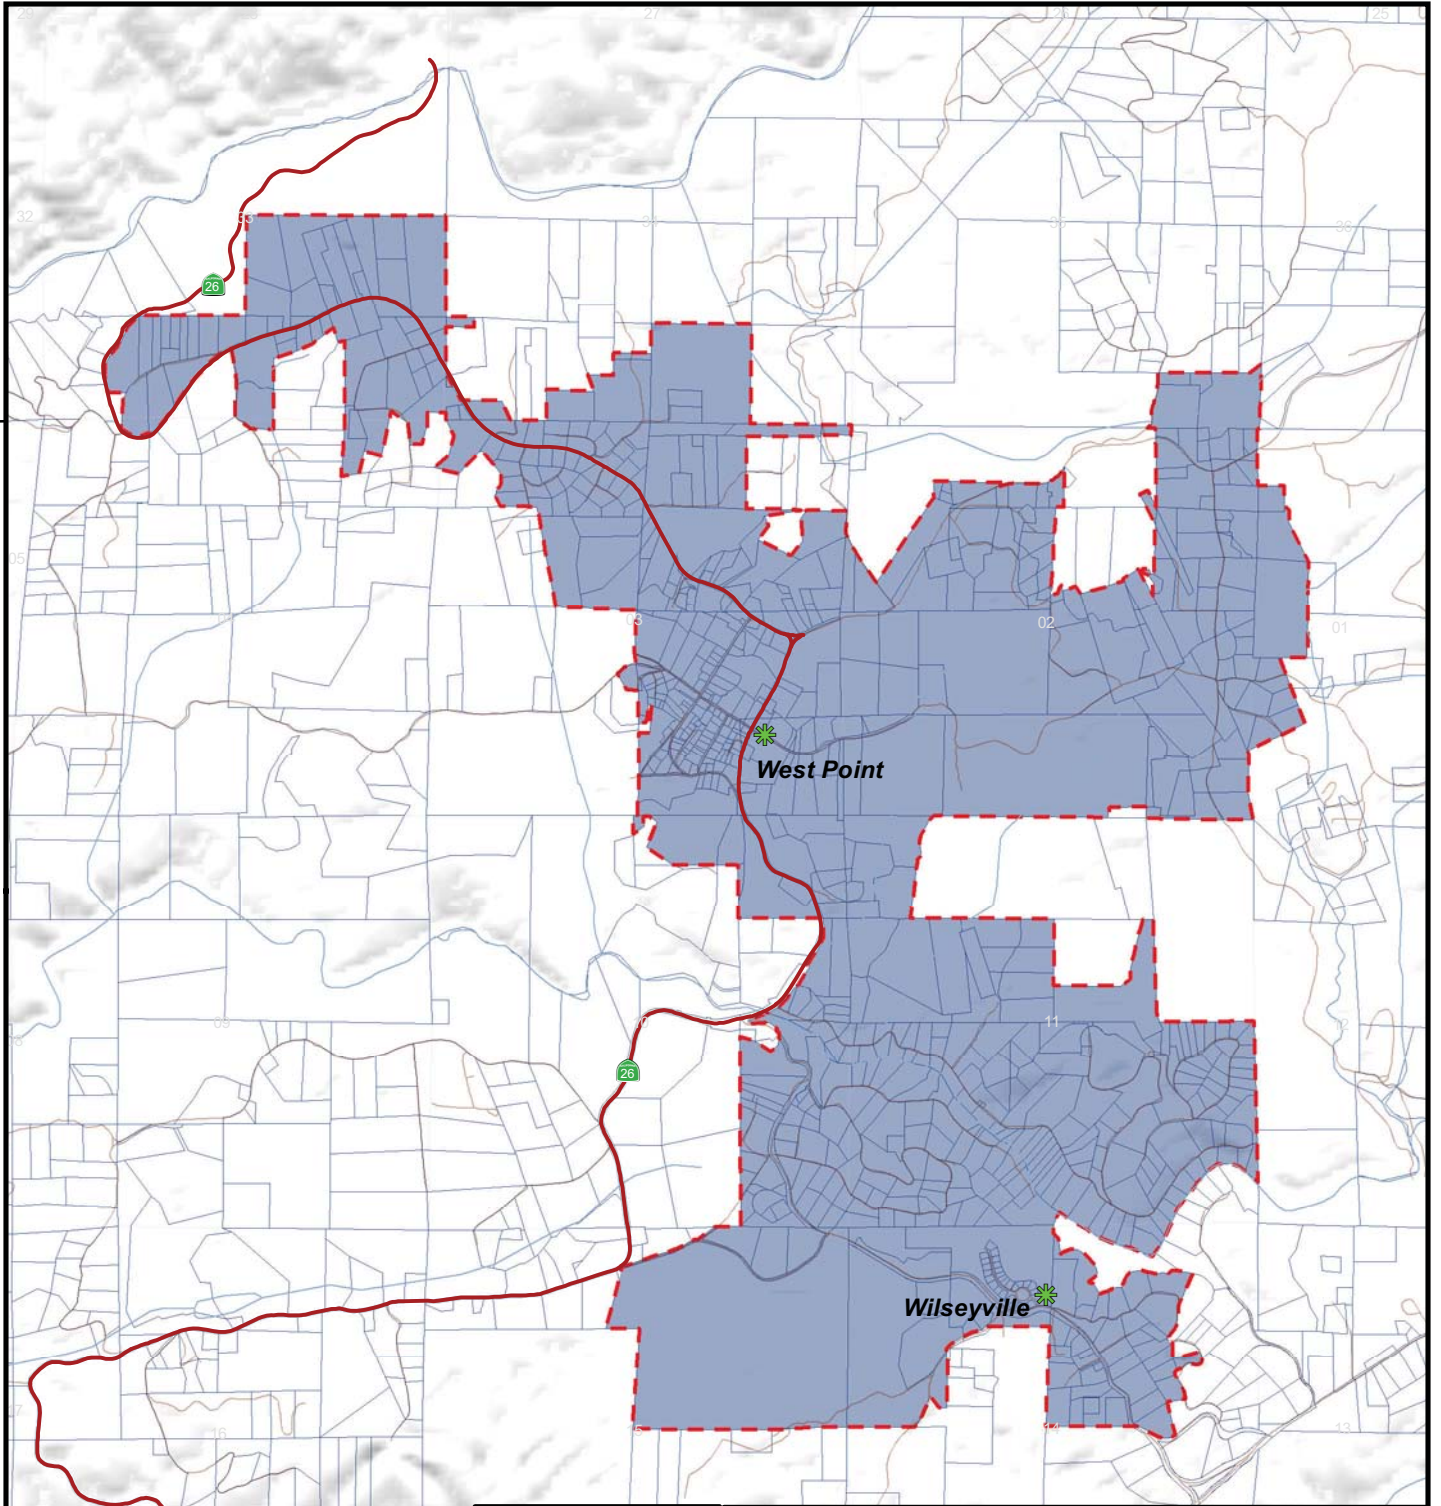

Source: Calaveras LAFCo 0 0.25 0.5 1 Miles

Map Created 10/24/2016

Calaveras County Water District (Water Service Areas)

R 13 E

T 7 N

T 6 N

LEGEND

- Highways
- ▭ Parcels
- ★ Towns
- CCWD Water Service Areas
- - - CCWD Water Service Areas Proposed SOI