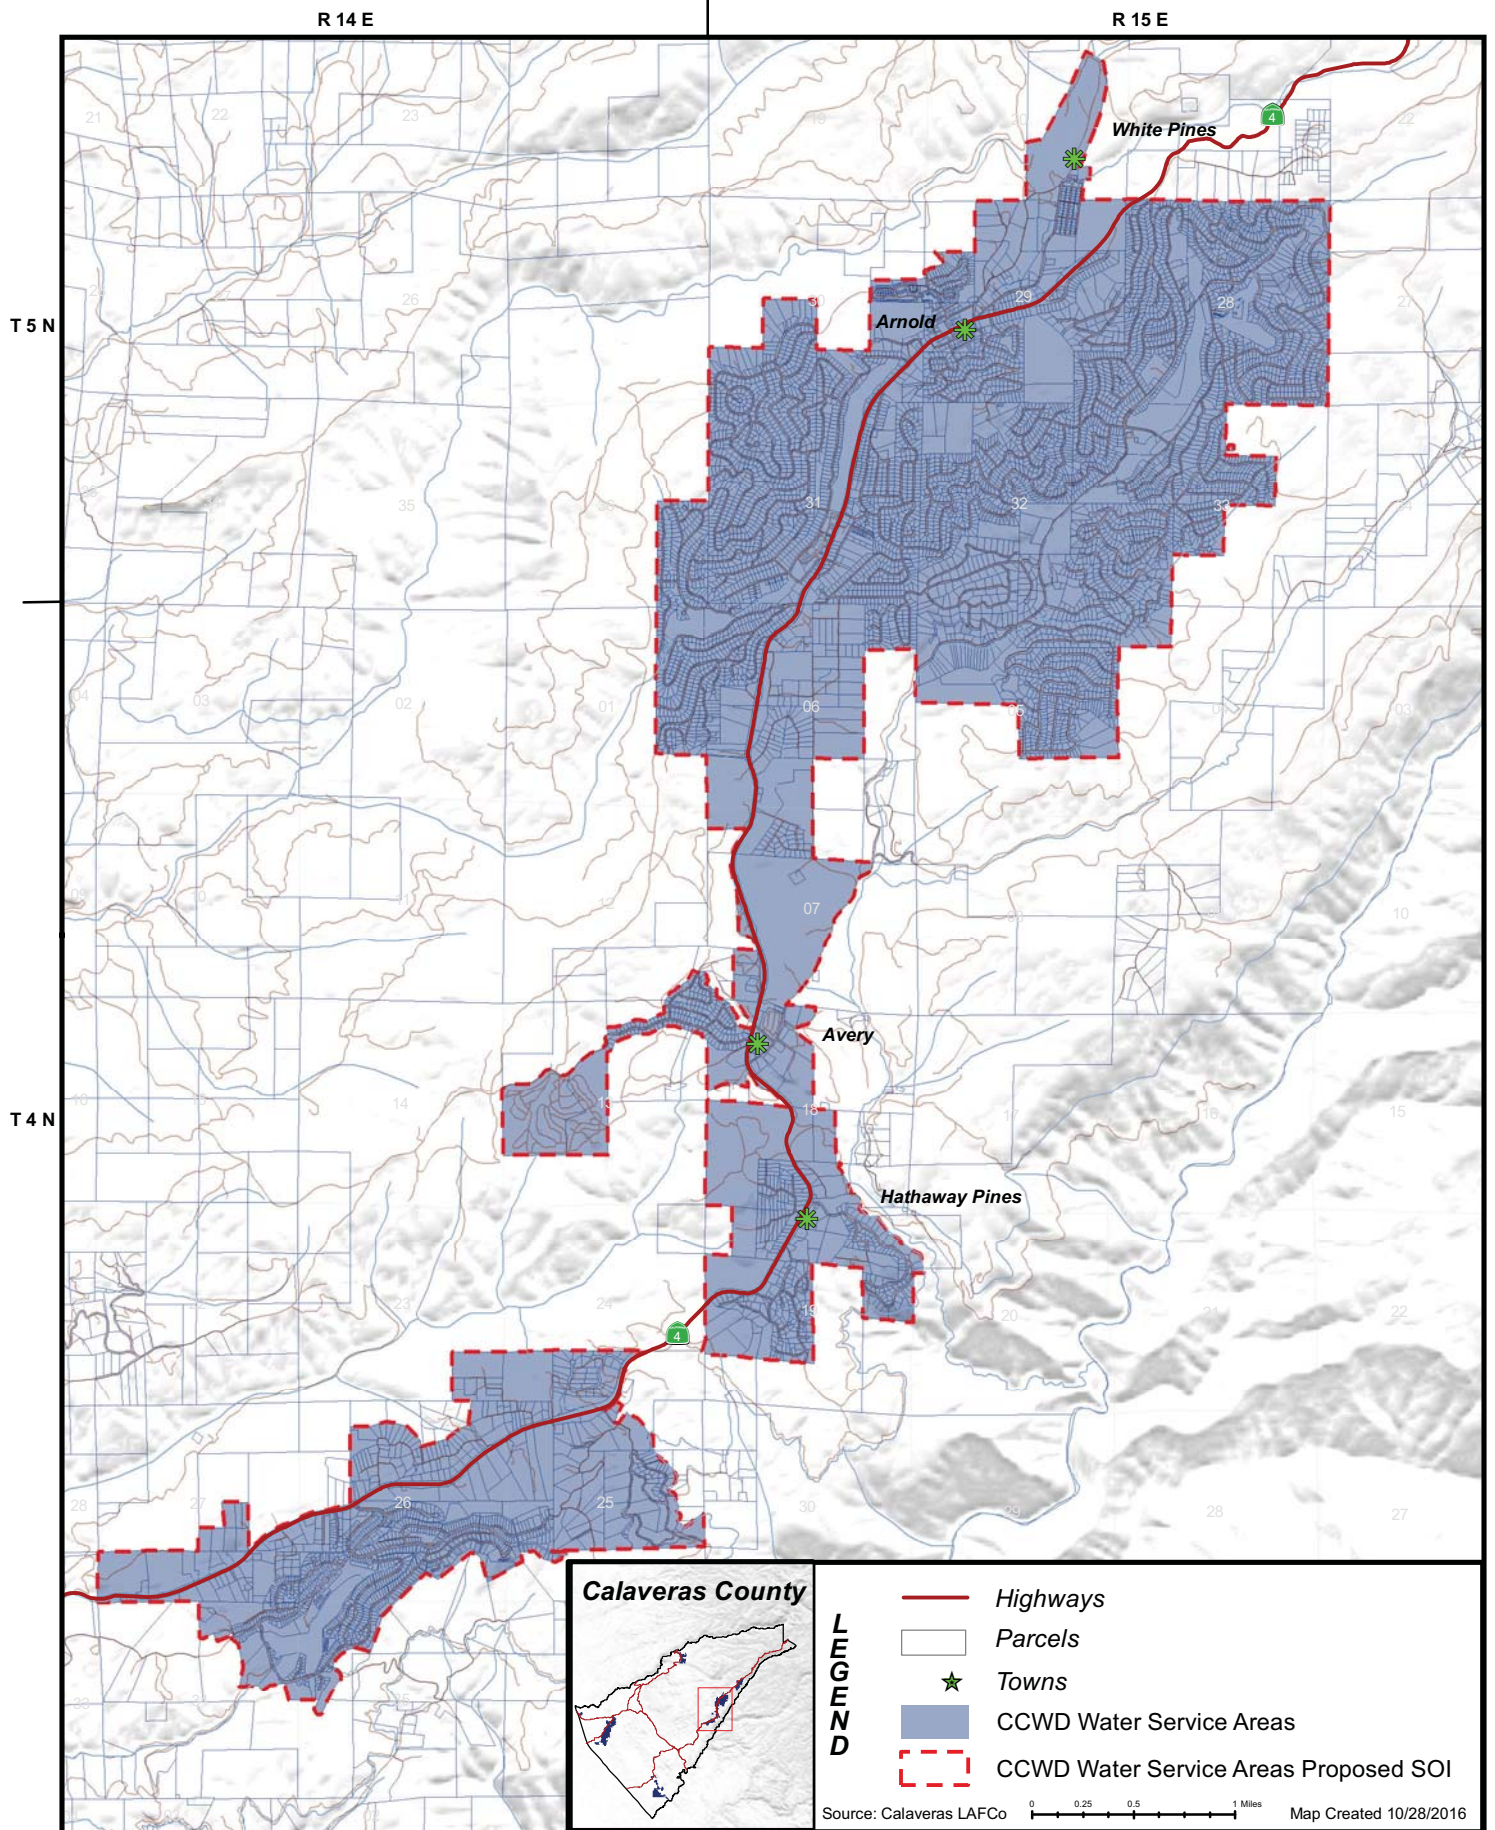

Map Created 10/30/2016

Calaveras County Water District (Water Service Areas)

R 15 E

R 16 E

T 5 N

Camp Connell

Dorrington

Calaveras County

LEGEND

- Highways
- Parcels
- Towns
- CCWD Water Service Areas
- CCWD Water Service Areas Proposed SOI

Calaveras County Water District (Water Service Areas)

Calaveras County Water District (Water Service Areas)

R 12 E

R 13 E

T 2 N

T 1 N

Copperopolis

4

Calaveras County

LEGEND

Source: Calaveras LAFCo 0 0.25 0.5 1 Miles

Map Created 10/24/2016

Calaveras County Water District (Water Service Areas)

R 13 E

T 7 N

T 6 N

LEGEND

- Highways
- ▭ Parcels
- ★ Towns
- CCWD Water Service Areas
- - - CCWD Water Service Areas Proposed SOI