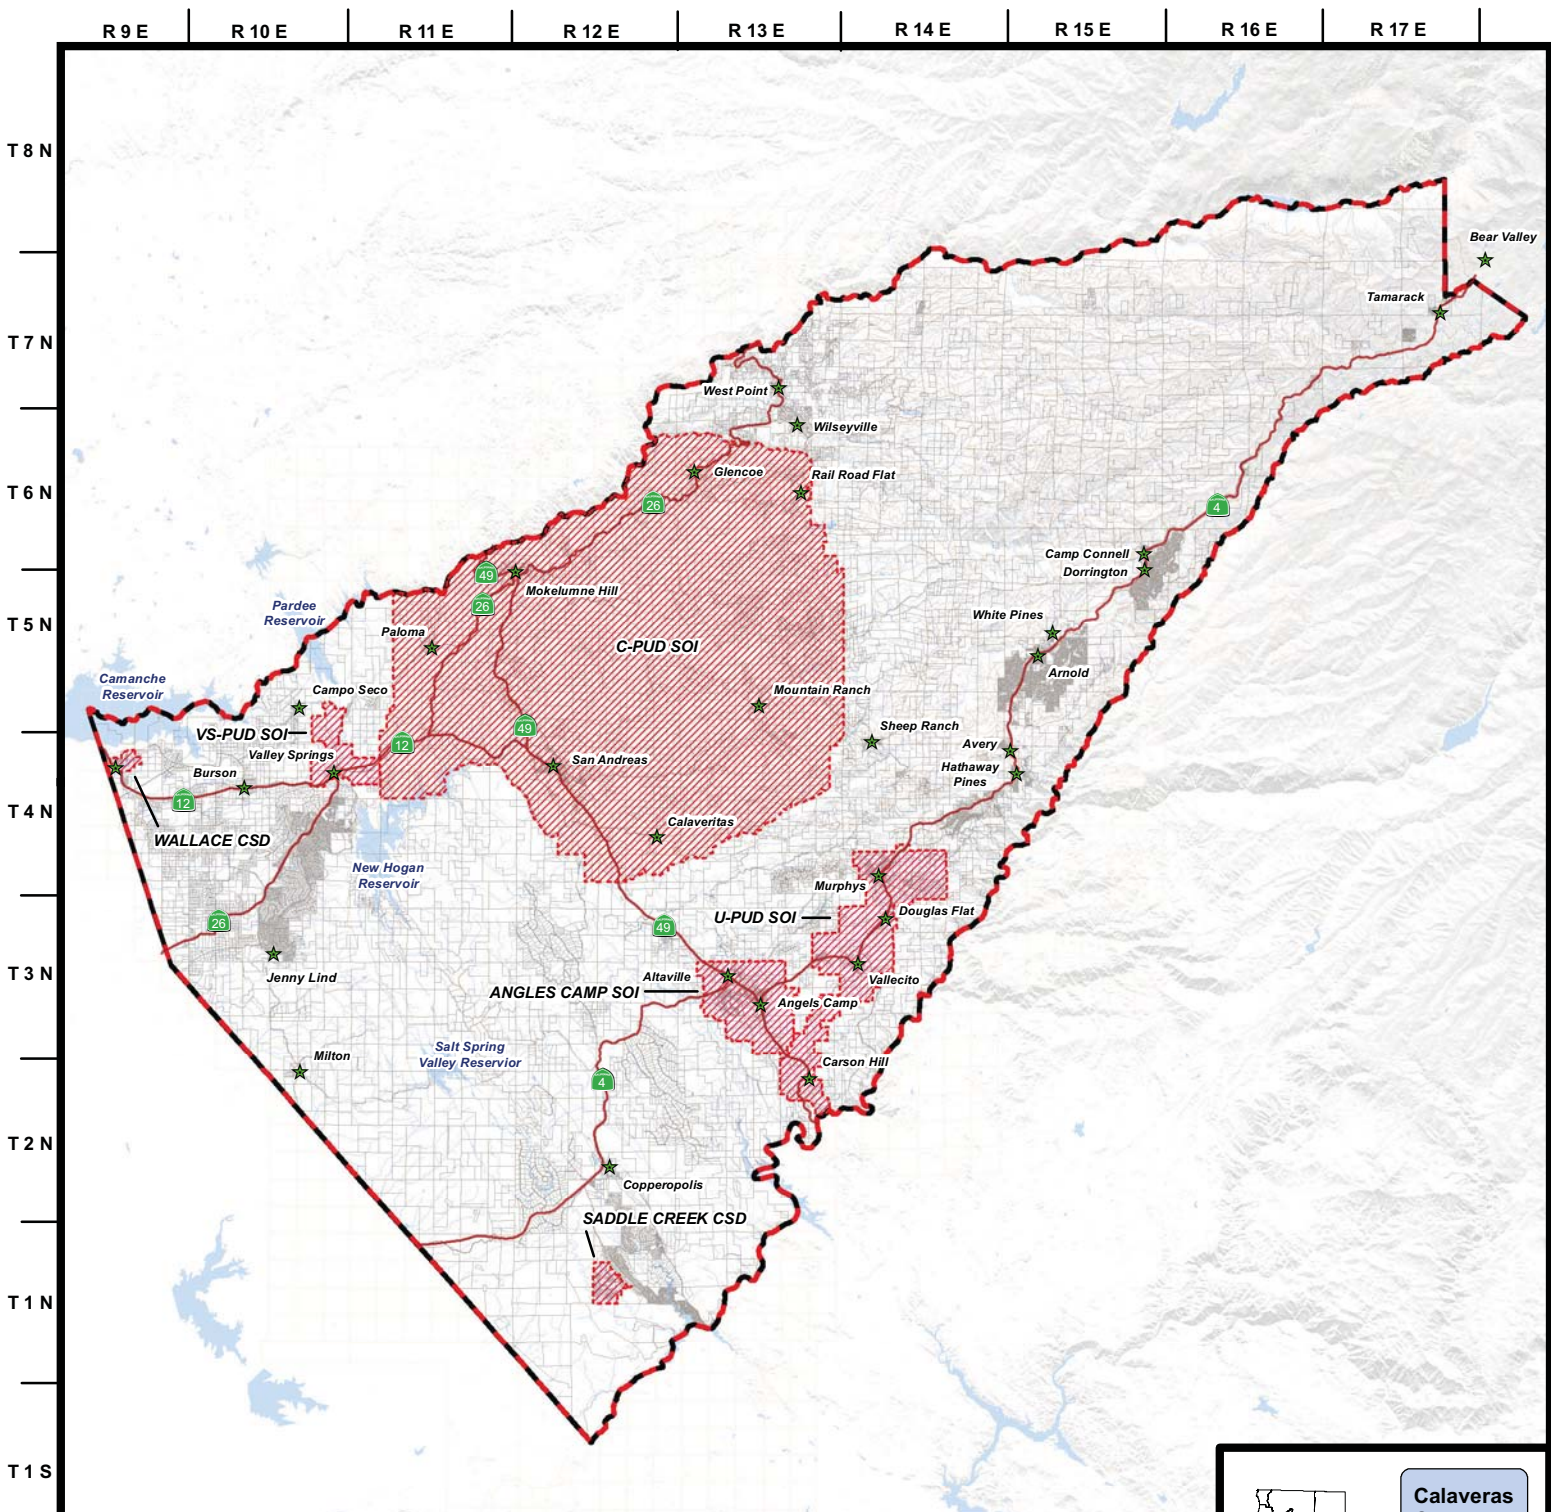

Calaveras Local Agency Formation Commission

Calaveras County Irrigation Service Area Sphere of Influence

LEGEND

- Highways
- Parcels
- Roads
- Towns
- Waterbodies
- Calaveras County Boundary
- Calaveras County Water District Irrigation Service Area SOI Boundary
- Districts Excluded From CCWD Irrigation Service Area SOI Boundary

Map Created 1/31/2017