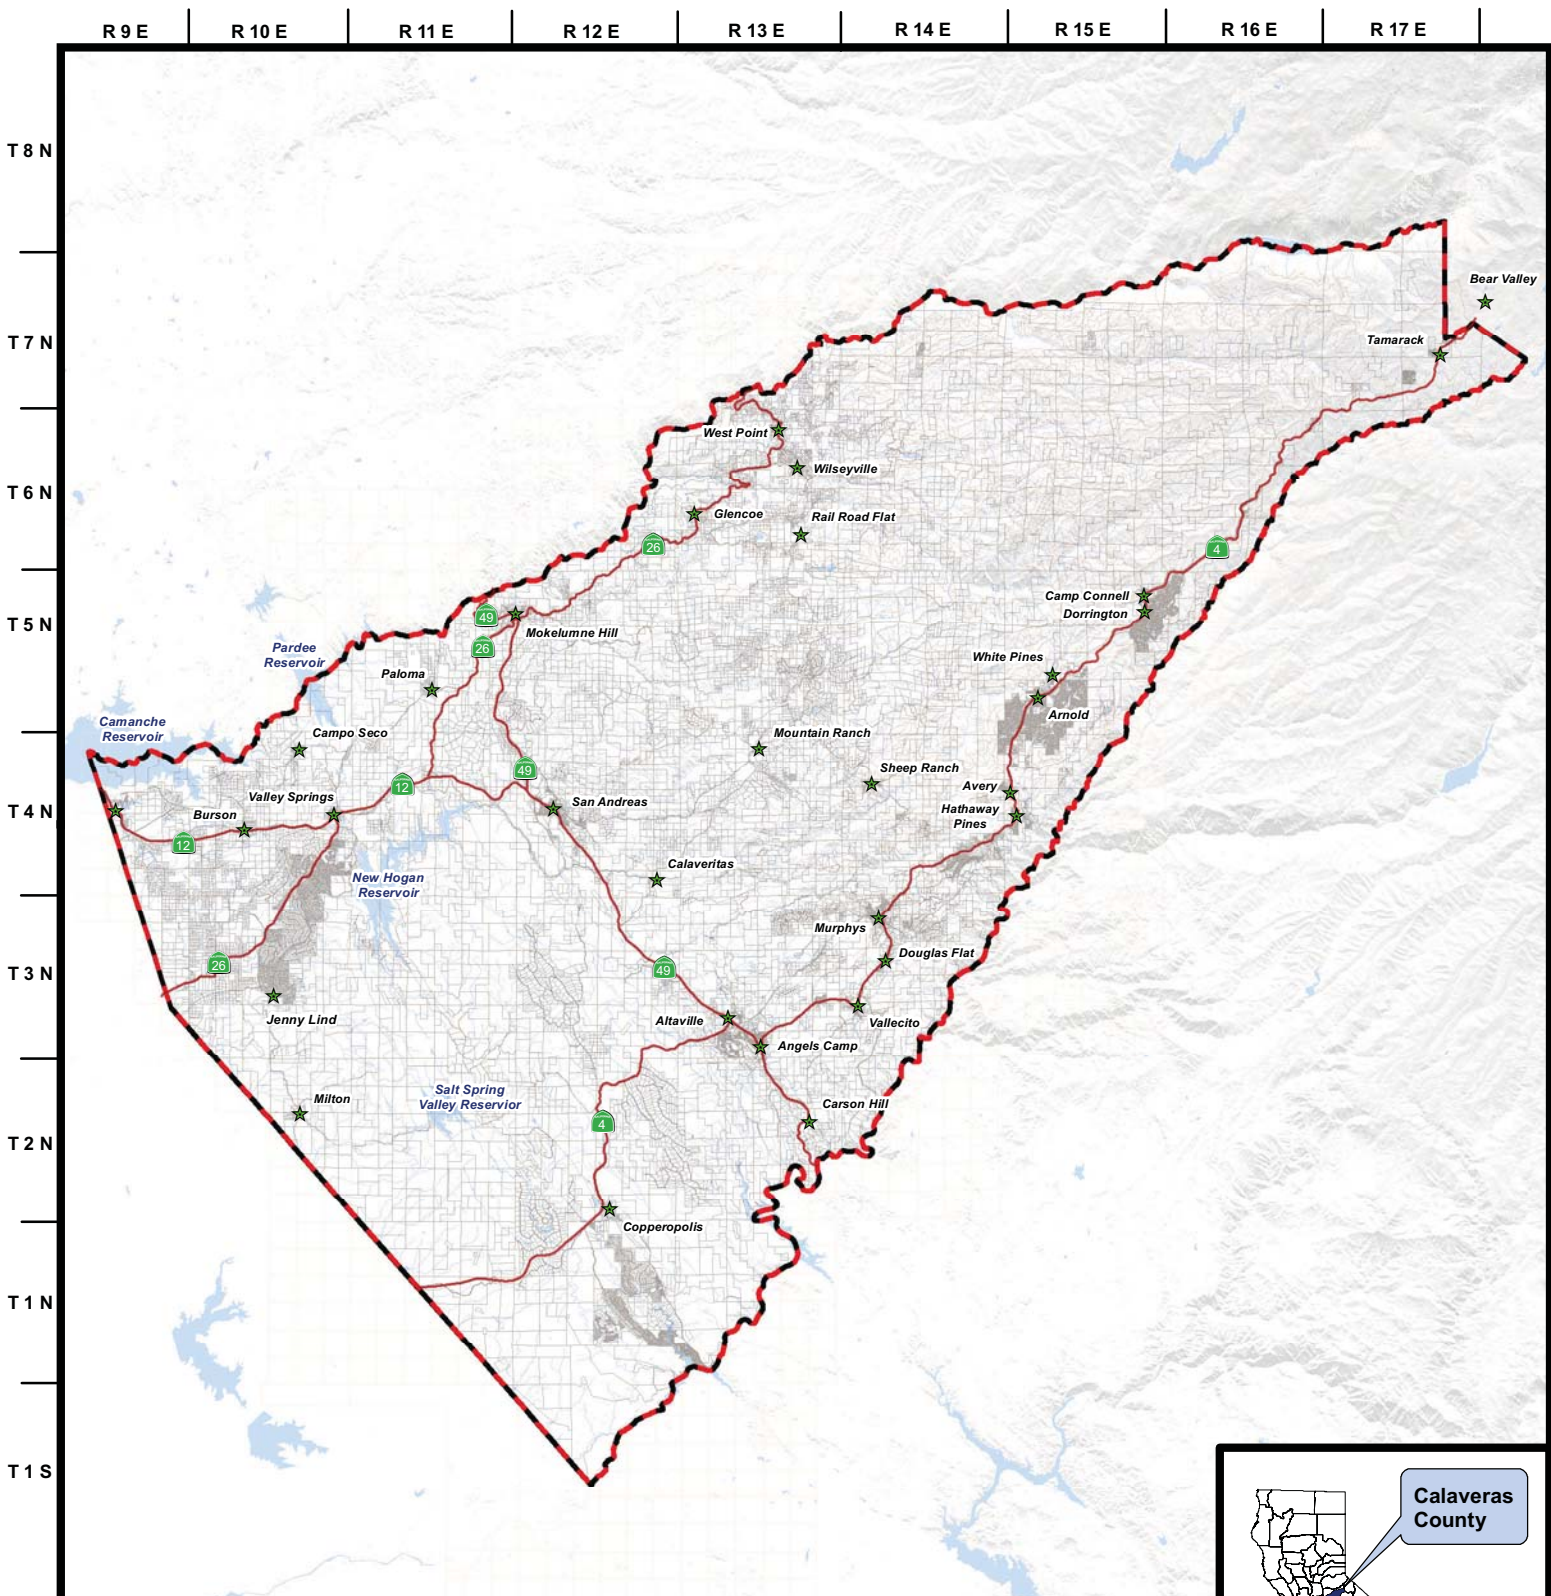

## Calaveras County Water District Planning Area

### Sphere of Influence

<b>LEGEND</b>	Highways	Towns	Calaveras County Boundary
	Parcels	Waterbodies	Calaveras County Water District Planning Area Sphere of Influence
	Roads		

Map Created 1/31/2017